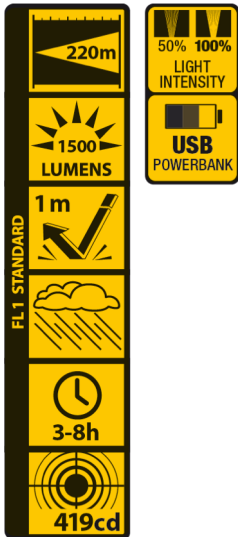

20 Watt LED Working Lamp • 1500 Lumen Power

M-WKL-014

Function	100% - 50% - Off - Red Stroboscope USB powerbank function, output 5V 1A LED charging status indicator
LED Type	20 Watt LED
Light Output	1500 lumens
Beam Distance	220m
Run Time	100% = 3h / 50% = 8h
Water Resistance	IP65
Material	Aluminium/plastic
Color	Black and yellow
Battery operated	1x 4400mAh Lithium batterie pack included
Accessory	USB cable
Dimensions	17.00cm x 13.20cm x 4.20cm
Packaging	1 piece in colorbox
EAN	0884620053222